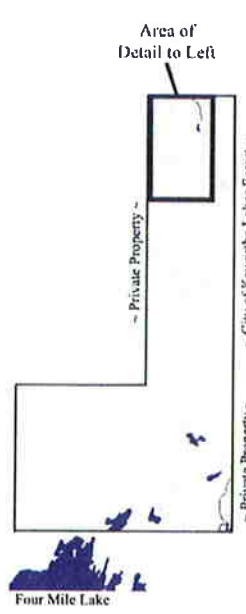

Altberg Wildlife Sanctuary Nature Reserve

The 2006 north magnetic bearing is approximately 12 degrees 4 minutes west of true north. Annual change increasing approximately 3.2 minutes west. This map is not intended for navigational purposes.

Ontario Nature
FEDERATION OF ONTARIO NATURALISTS

- Wellands
- Stream
- Contour (interval 5 metres)
- Beaver Meadow (Yellow) Trail
- Escarpment (Orange) Trail
- Mesa (Red) Trail
- You Are Here