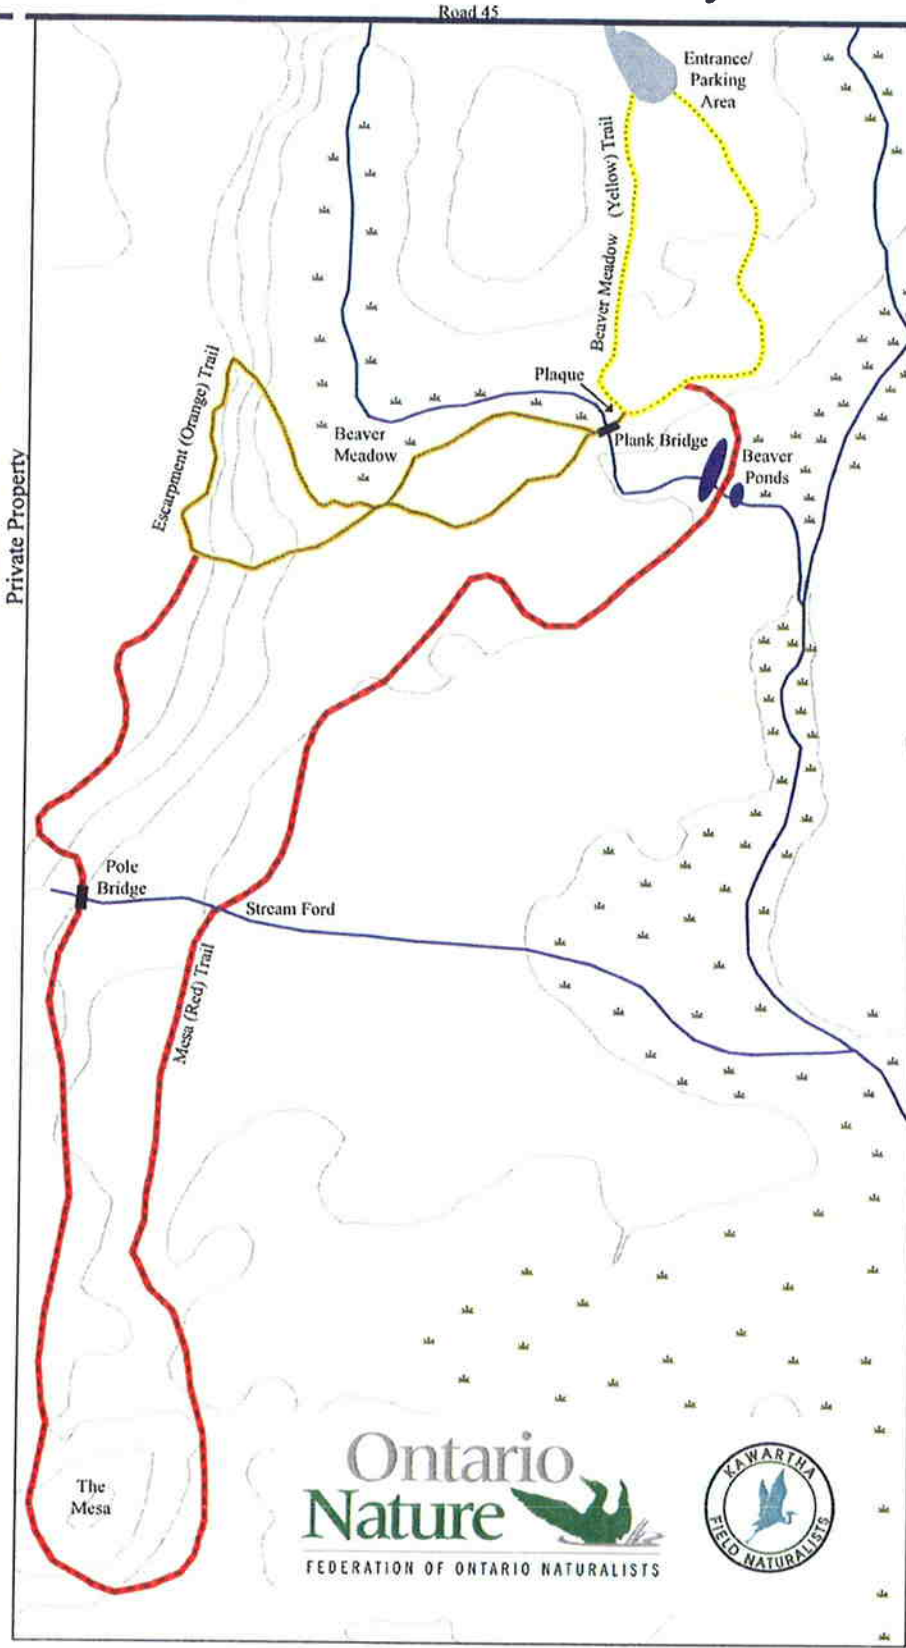

Altberg Wildlife Sanctuary Nature Reserve

The 2006 north magnetic bearing is approximately 12 degrees 4 minutes west of true north. Annual change increasing approximately 3.2 minutes west. This map is not intended for navigational purposes.

Ontario Nature
FEDERATION OF ONTARIO NATURALISTS

- Wellands
- Stream
- Contour (interval 5 metres)
- Beaver Meadow (Yellow) Trail
- Escarpment (Orange) Trail
- Mesa (Red) Trail
- You Are Here